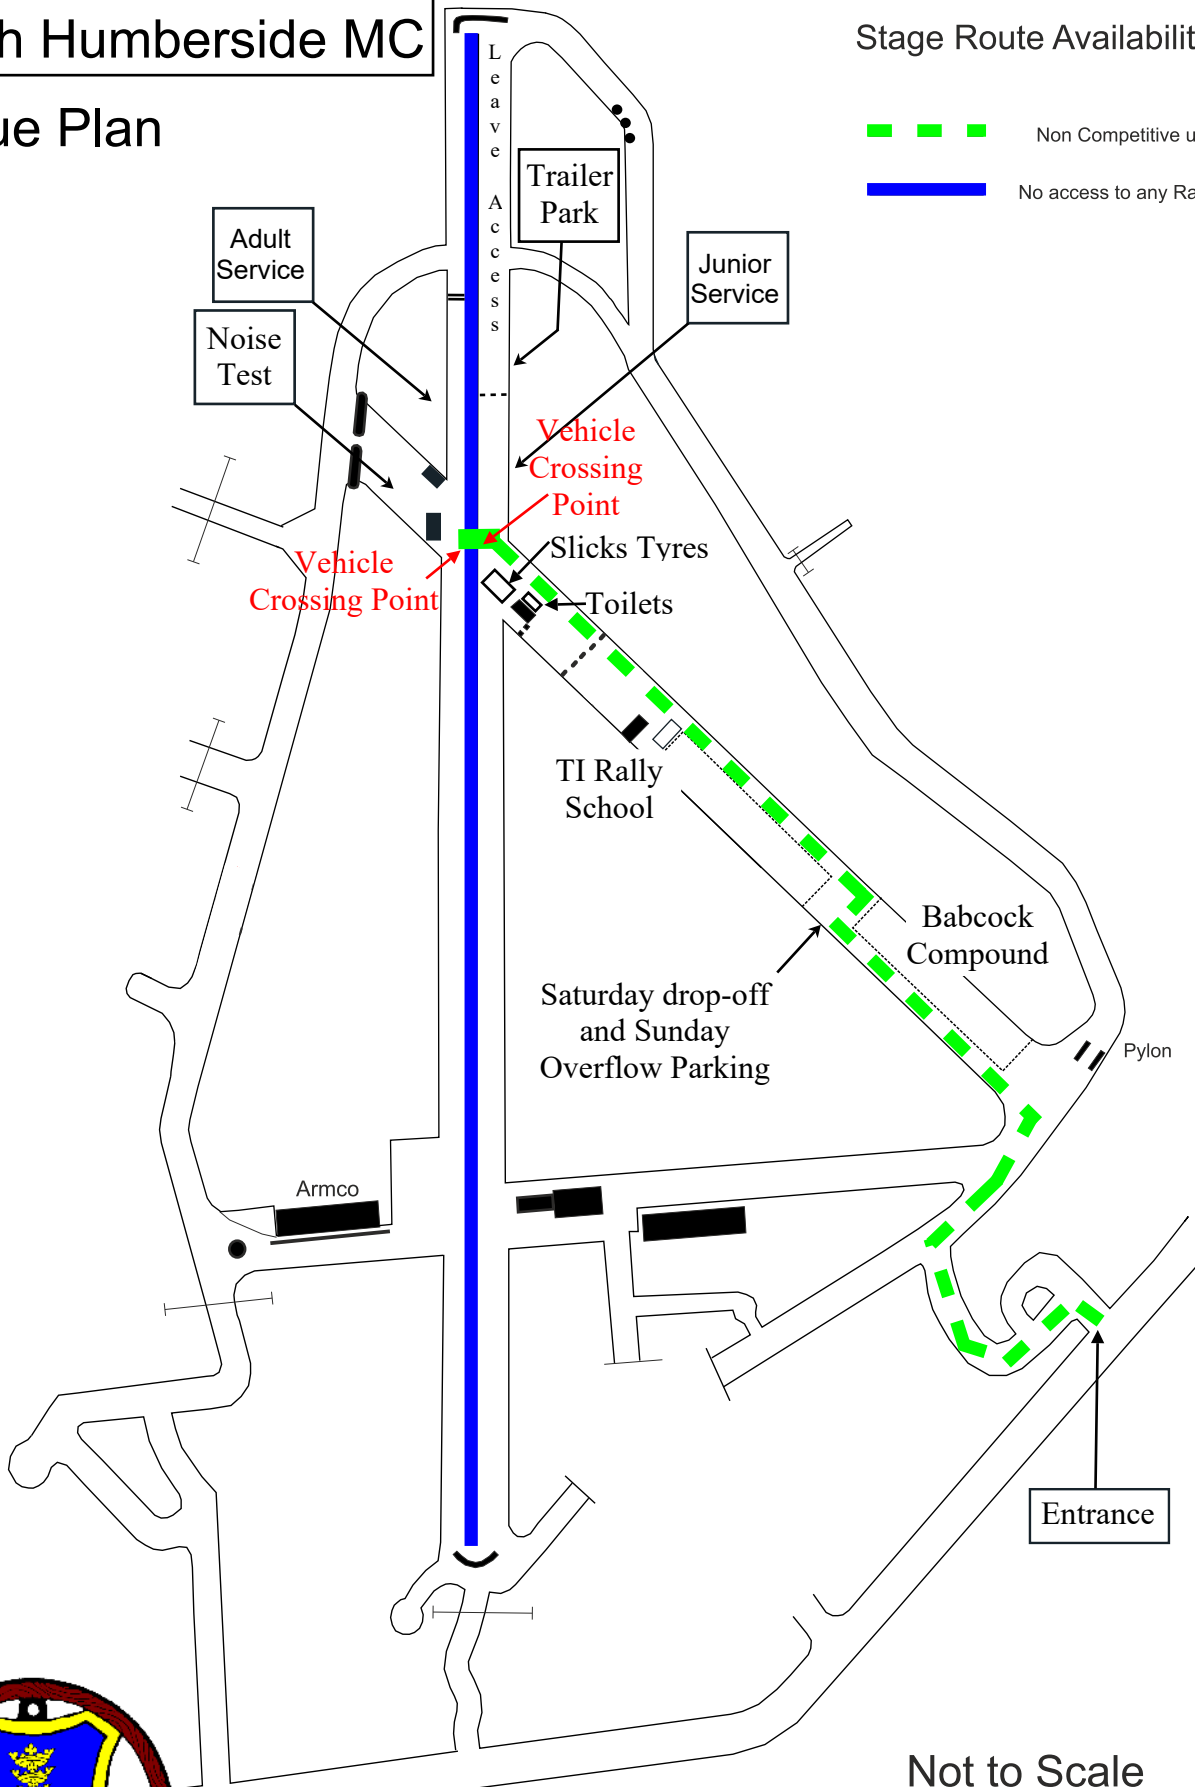

## Venue Plan

### Stage Route Availability

-  Non Competitive use
-  No access to any Rally traffic

Not to Scale

North Humberside MC

Service Area Plan

Trailers may also be pushed just onto the grass.

PLEASE DO NOT DRIVE ON THE GRASS

Adult Service  
Keep Centre Clear for Access

Adult Service

Keep Clear for Access To Stage

Junior Service  
Trailer Park

PLEASE DO NOT PUT VEHICLES OR TRAILERS ON THE GRASS OR DRIVE ON THE GRASS

Noise Test

Vehicle Crossing Point

Vehicle Crossing Point

Wait Here for Convoys Early Exit

Slicks Tyres and Toilets

Keep Off Tarmac Test Strip \* Disqualification Offence \* Use Crossing Point