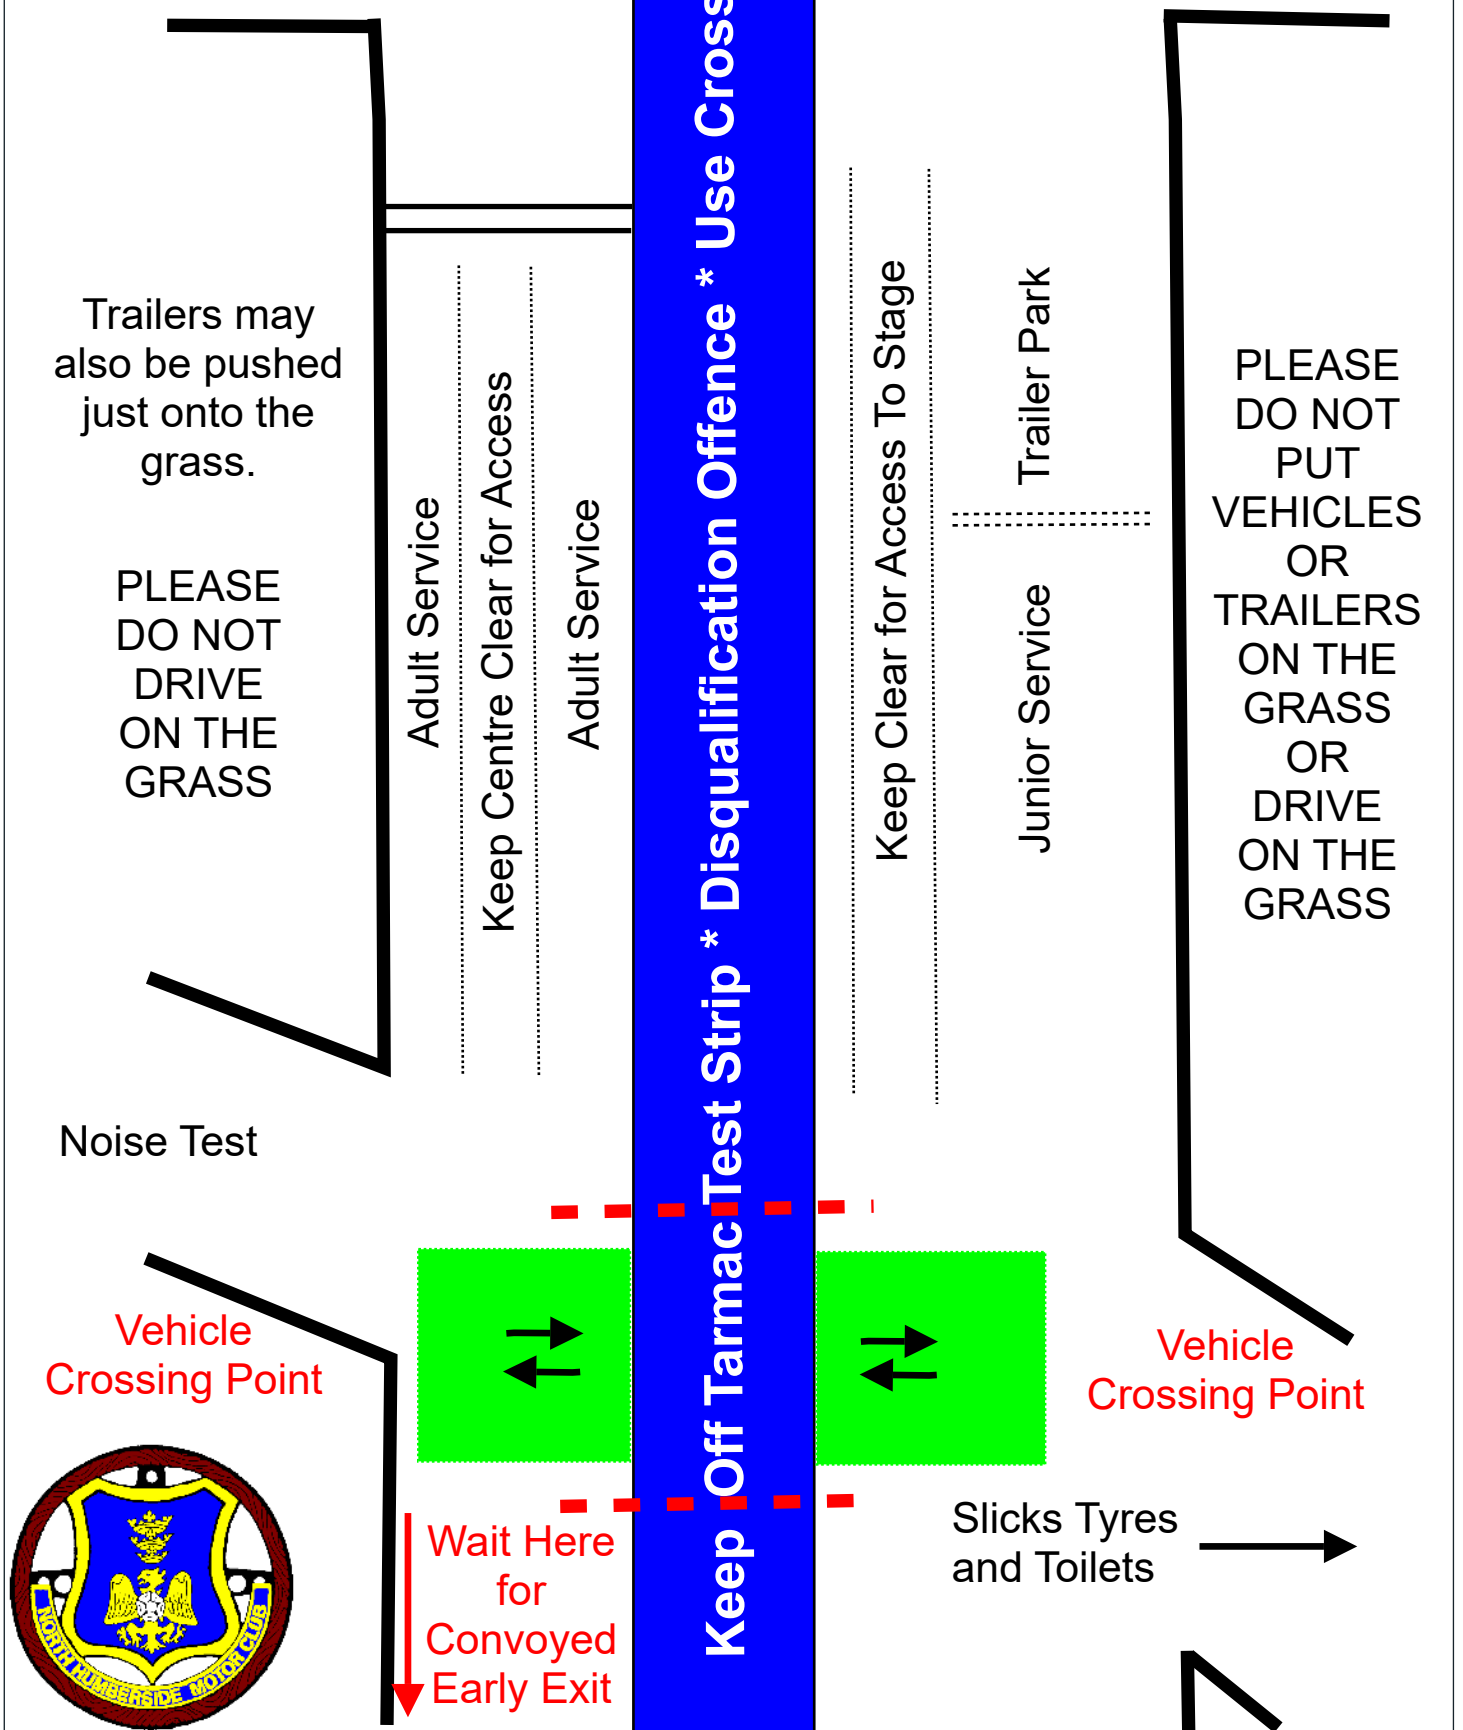

## Venue Plan

### Stage Route Availability

-  Non Competitive use
-  No access to any Rally traffic

Not to Scale

North Humberside MC

Service Area Plan

Trailers may also be pushed just onto the grass.

PLEASE DO NOT DRIVE ON THE GRASS

Adult Service  
Keep Centre Clear for Access

Adult Service

Keep Clear for Access To Stage

Junior Service  
Trailer Park

PLEASE DO NOT PUT VEHICLES OR TRAILERS ON THE GRASS OR DRIVE ON THE GRASS

Noise Test

Vehicle Crossing Point

Vehicle Crossing Point

Wait Here for Convoys Early Exit

Slicks Tyres and Toilets

Keep Off Tarmac Test Strip \* Disqualification Offence \* Use Crossing Point